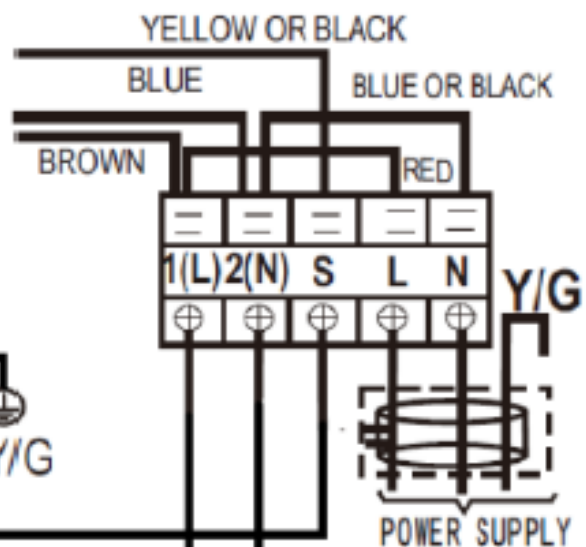

COMMERCIAL

Nexya S5 E Cassette Compact 18

	OUTDOOR UNITS	
	OS-CANCH18EI	OU NEXYA S5 E COMMERCIAL 18
	INDOOR UNITS	
	OS-K/SANCH18EI	IU NEXYA S5 E CASSETTE COMPACT 18

INDOOR UNIT

OUTDOOR UNIT

COMMERCIAL

Nexya S5 E Cassette 24

	OUTDOOR UNITS	
	OS-CANCH24EI	OU NEXYA S5 E COMMERCIAL 24
	INDOOR UNITS	
	OS-K/SANCH24EI	IU NEXYA S5 E CASSETTE 24

INDOOR UNIT

OUTDOOR UNIT

COMMERCIAL

Nexya S5 E Cassette 36 single phase

	OUTDOOR UNITS	
	OS-CANCH36EI	OU NEXYA S5 E COMMERCIAL 36
	INDOOR UNITS	
	OS-K/SANCH36EI	IU NEXYA S5 E CASSETTE 36