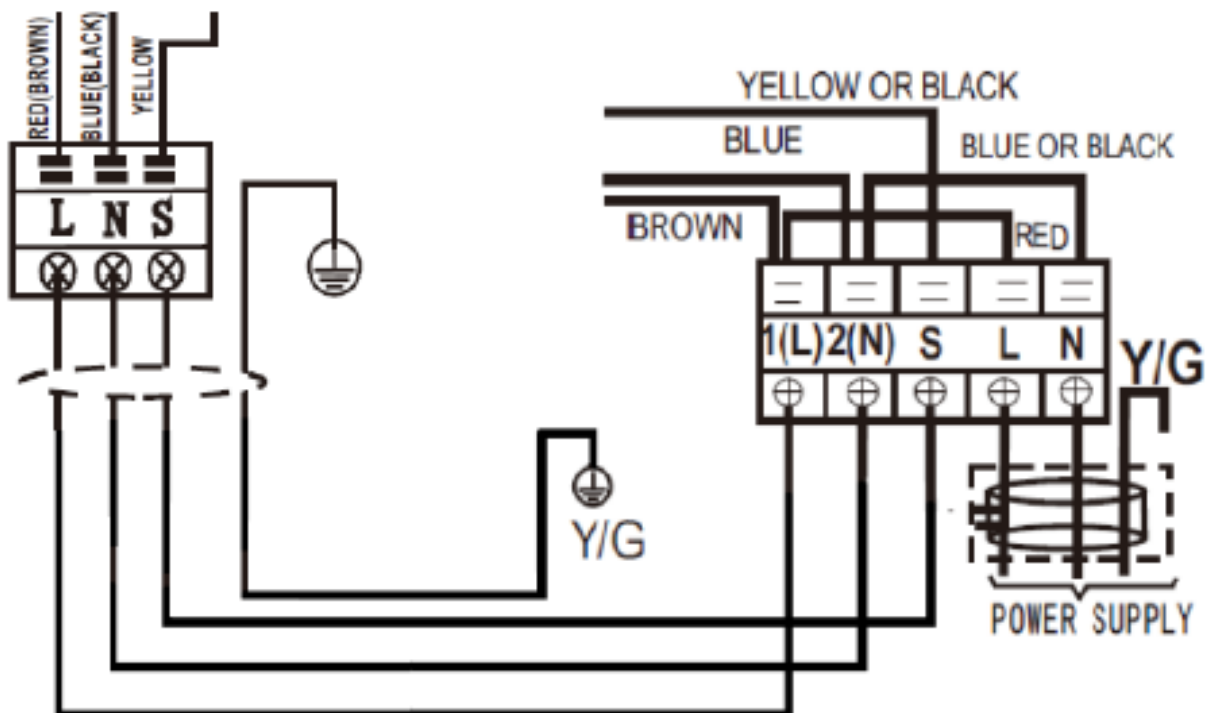

COMMERCIAL

Nexya S5 E Cassette Compact 18

	OUTDOOR UNITS	
	OS-CANCH18EI	OU NEXYA S5 E COMMERCIAL 18
	INDOOR UNITS	
	OS-K/SANCH18EI	IU NEXYA S5 E CASSETTE COMPACT 18

INDOOR UNIT

OUTDOOR UNIT

COMMERCIAL

Nexya S5 E Cassette 24

	OUTDOOR UNITS	
	OS-CANCH24EI	OU NEXYA S5 E COMMERCIAL 24
	INDOOR UNITS	
	OS-K/SANCH24EI	IU NEXYA S5 E CASSETTE 24

INDOOR UNIT

OUTDOOR UNIT

COMMERCIAL

Nexya S5 E Cassette 36 single phase

	OUTDOOR UNITS	
	OS-CANCH36EI	OU NEXYA S5 E COMMERCIAL 36
	INDOOR UNITS	
	OS-K/SANCH36EI	IU NEXYA S5 E CASSETTE 36

COMMERCIAL

Nexya S5 E Cassette 36-48 3 phase

	OUTDOOR UNITS	
	OS-CANCHT36EI	OU NEXYA S5 E COMMERCIAL 36T
	OS-CANCHT48EI	OU NEXYA S5 E COMMERCIAL 48T
	INDOOR UNITS	
	OS-K/SANCH36EI	IU NEXYA S5 E CASSETTE 36
	OS-K/SANCH48EI	IU NEXYA S5 E CASSETTE 48