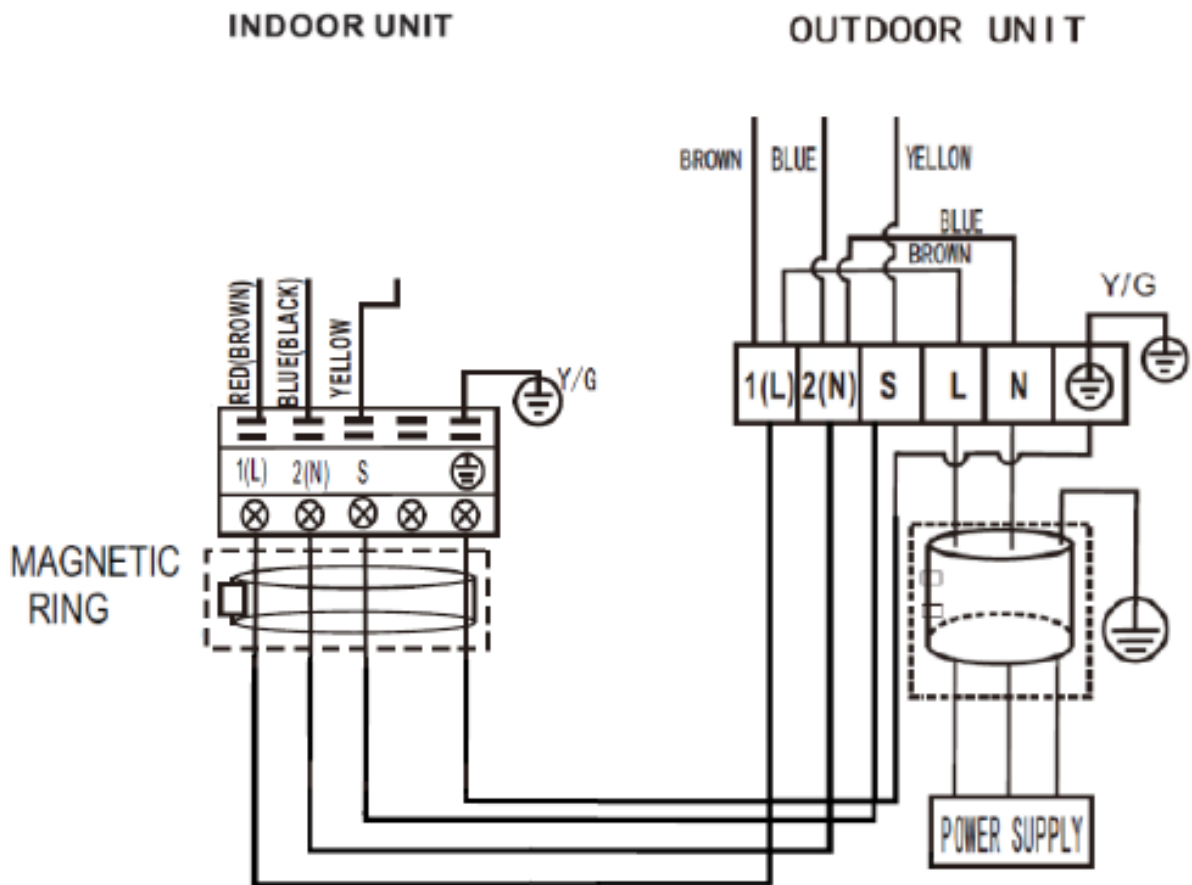

	OUTDOOR UNITS	
	OS-CANCH24EI	OU NEXYA S5 E COMMERCIAL 24
	INDOOR UNITS	
	OS-K/SANCH24EI	IU NEXYA S5 E CASSETTE 24

INDOOR UNIT

OUTDOOR UNIT

COMMERCIAL

Nexya S5 E Cassette 36 single phase

	OUTDOOR UNITS	
	OS-CANCH36EI	OU NEXYA S5 E COMMERCIAL 36
	INDOOR UNITS	
	OS-K/SANCH36EI	IU NEXYA S5 E CASSETTE 36

COMMERCIAL

Nexya S5 E Cassette 36-48 3 phase

	OUTDOOR UNITS	
	OS-CANCHT36EI	OU NEXYA S5 E COMMERCIAL 36T
	OS-CANCHT48EI	OU NEXYA S5 E COMMERCIAL 48T
	INDOOR UNITS	
	OS-K/SANCH36EI	IU NEXYA S5 E CASSETTE 36
	OS-K/SANCH48EI	IU NEXYA S5 E CASSETTE 48